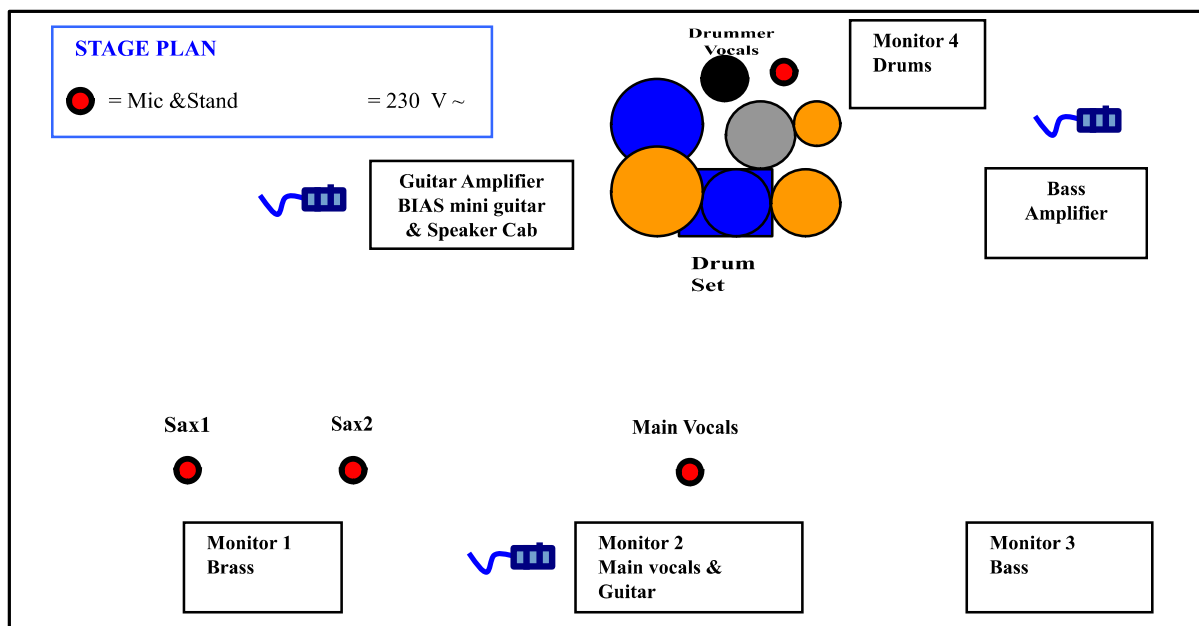

Technical Rider – MANOVALANZA

The band Manovalanza is composed by 5 elements: guitar&vocals, drums, bass, sax tenor & sax alto..
 More info: mattiamanovalanza@gmail.com

AMPLIFICATION

Mixer F.O.H.: at least 16 input channels and 4 AUX outputs channels

Aux channels (Monitors)

Monitor 1: Sax /vocals

Monitor 2: Guitar and main vocals

Monitor 3: Bass /vocals

Monitor 4: Drums / Vocals / Sax

BACKLINE: *If possible, it is preferred to use resident backline.*

	Band availability	Requested resident backline
Drums	Snare, cymbals and kick pedal	Full drum set with hardware and stands
Guitar	Positive Grid Bias Mini Guitar head	Speaker Cabinet 4x12 or 2x12
Bass	D.I. pedal	Bass amplifier (combo or head/cabinet)

MIXER CHANNEL LIST

#Ch	Instrument	Mic type	Stand
1	KICK	AKG D112	BABY
2	SNARE	SHURE SM57	CLAMP
3	HI HAT	AKG451 / AKGSE391	TALL
4	RACK TOM 1	SENNEISER 421/AUDIX D4	CLAMP
5	FLOOR TOM	SENNEISER 421/AUDIX D4	CLAMP
6	O.H. LEFT	AKG451 / AKGSE391	TALL
7	O.H. RIGHT	AKG451 / AKGSE391	TALL
8	BASS	D.I.	
9	GUITAR	SHURE SM57	BABY / TALL
10	SAX1	SHURE SM58/SHURE SM57	TALL
11	SAX2	SHURE SM58/SHURE SM57	TALL
12	MAIN VOCALS	SHURE SM58	TALL
13	DRUMMER VOCALS	SHURE SM58	TALL