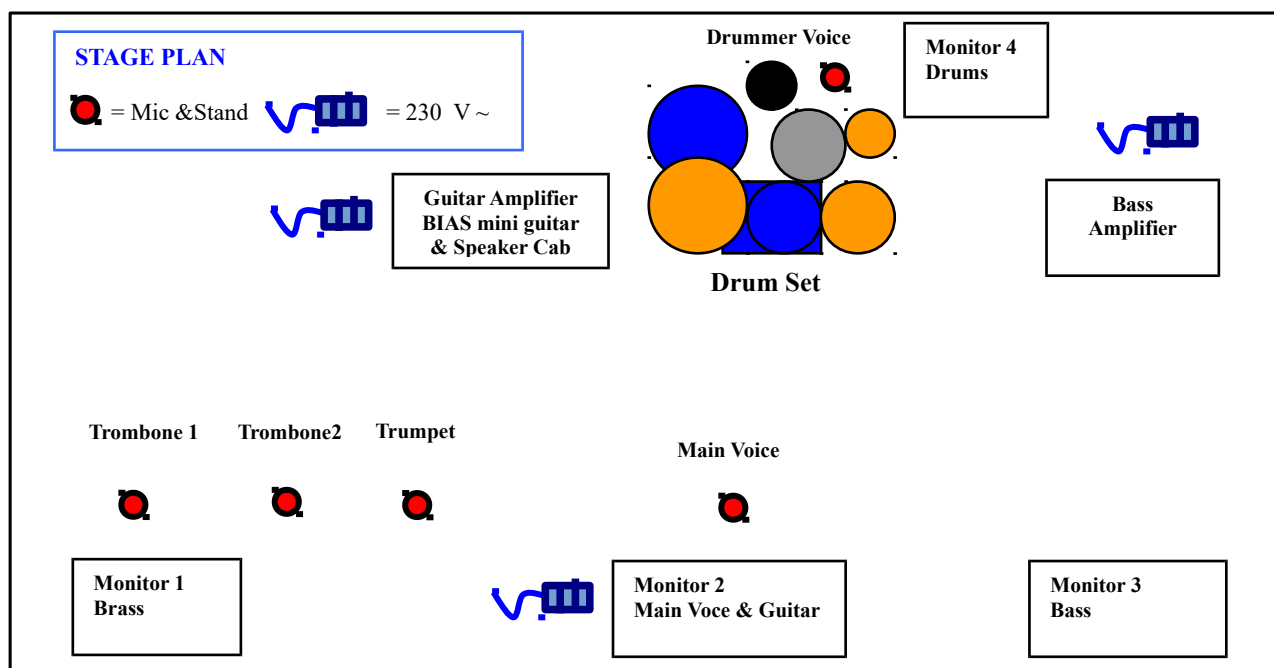

Technical Rider – MANOVALANZA

The band Manovalanza is composed by 6 elements: guitar&voice, drums, bass, trumpet and 2 trombones.
 More info: mattiamanovalanza@gmail.com

AMPLIFICATION

Mixer F.O.H.: at least 16 input channels and 5 AUX outputs channels

Aux channels (Monitors)

Monitor 1: Brass section

Monitor 2: Guitar and main voice

Monitor 3: Bass

Monitor 4: Drums / Voice / Brass

BACKLINE: *If possible, it is preferred to use resident backline.*

	Band availability	Requested resident backline
Drums	Snare, cymbals and kick pedal	Full drum set with hardware and stands
Guitar	Positive Grid Bias Mini Guitar head	Speaker Cabinet 4x12 or 2x12
Bass	D.I. pedal	Bass amplifier (combo or head/cabinet)

MIXER CHANNEL LIST

#Ch	Instrument	Mic type	Stand
1	KICK	AKG D112	BABY
2	SNARE	SHURE SM57	CLAMP
3	HI HAT	AKG451 / AKGSE391	TALL
4	RACK TOM 1	SENNEISER 421/AUDIX D4	CLAMP
5	FLOOR TOM	SENNEISER 421/AUDIX D4	CLAMP
6	O.H. LEFT	AKG451 / AKGSE391	TALL
7	O.H. RIGHT	AKG451 / AKGSE391	TALL
8	BASS	D.I.	
9	GUITAR	SHURE SM57	BABY / TALL
10	TRUMPET	SHURE SM58/SHURE SM57	TALL
11	TROMBONE 1	SHURE SM58/SHURE SM57	TALL
11	TROMBONE 2	SHURE SM58/SHURE SM57	TALL
12	MAIN VOICE	SHURE SM58	TALL
13	DRUMMER VOICE	SHURE SM58	TALL